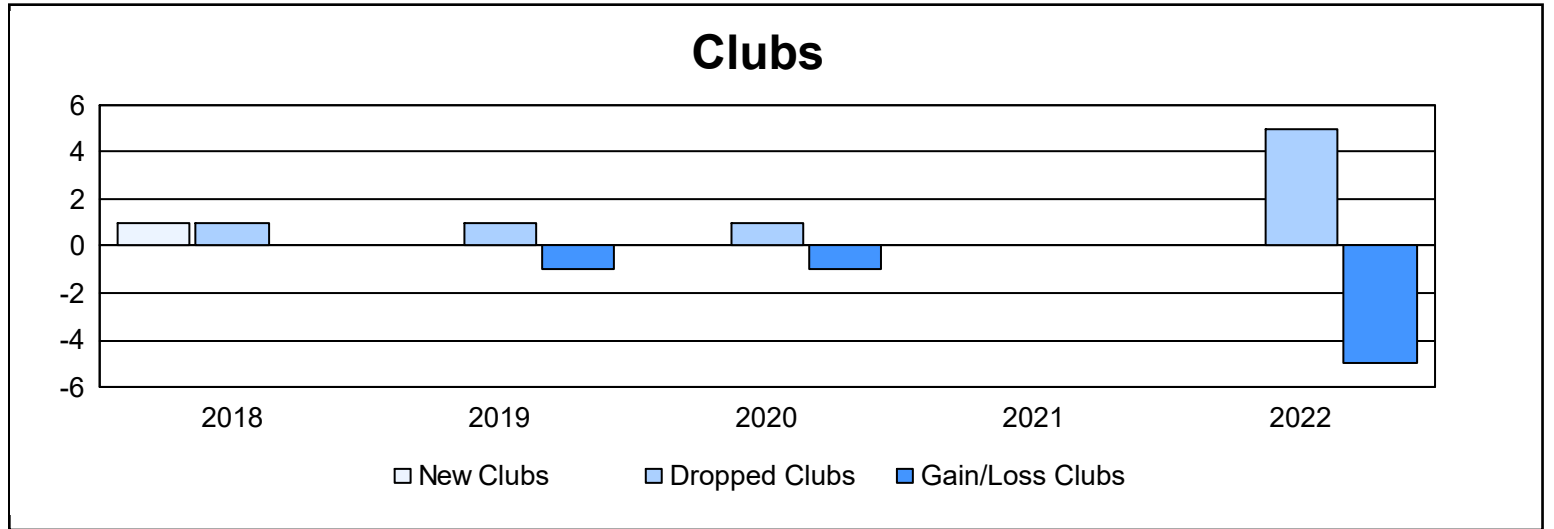

Year	New Clubs	Dropped Clubs	Gain/ Loss Clubs	New Members	Charter Members	Reinstate Members	Transfer Members	Total Member Added	Total Members Dropped	Gain/ Loss Members
2017-2018	1	1	0	92	21	1	10	124	182	-58
2018-2019	0	1	-1	89	3	4	7	103	176	-73
2019-2020	0	1	-1	82	1	6	6	95	166	-71
2020-2021	0	0	0	48	1	3	16	68	166	-98
2021-2022	0	5	-5	120	1	4	18	143	158	-15
<b>Average</b>	<b>0</b>	<b>2</b>	<b>-1</b>	<b>86</b>	<b>5</b>	<b>4</b>	<b>11</b>	<b>107</b>	<b>170</b>	<b>-63</b>

### Membership Composition June 2022 Cumulative