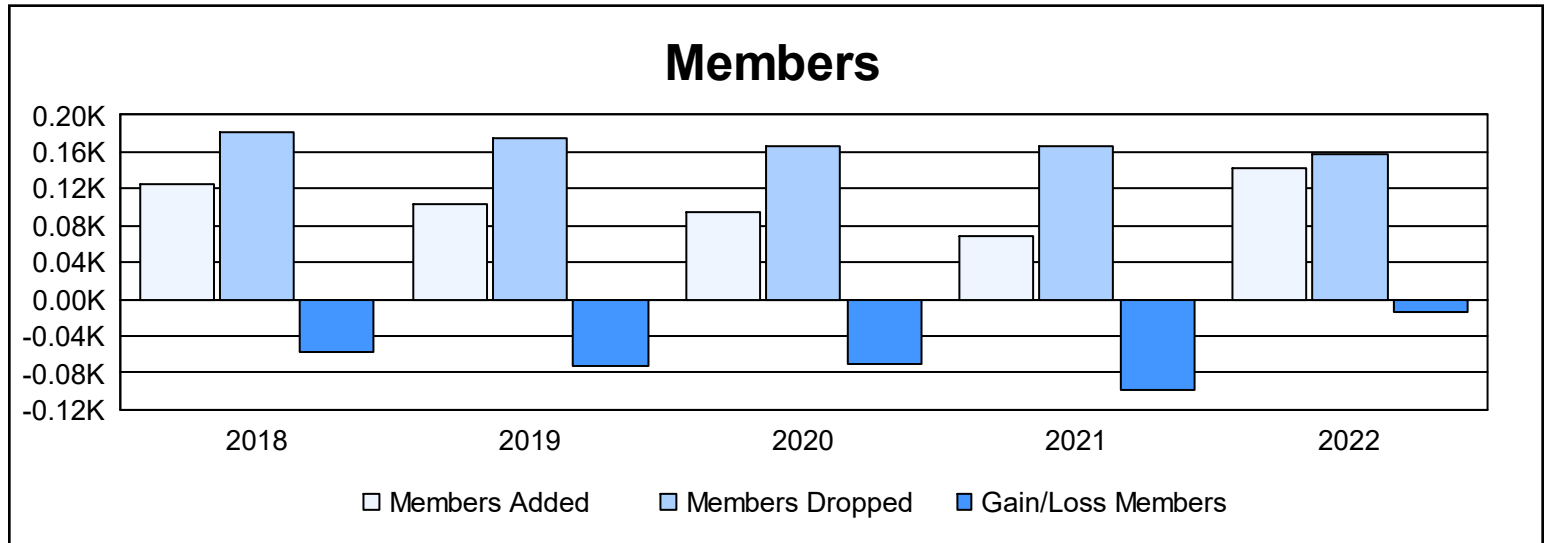

Year	New Clubs	Dropped Clubs	Gain/ Loss Clubs	New Members	Charter Members	Reinstate Members	Transfer Members	Total Member Added	Total Members Dropped	Gain/ Loss Members
2017-2018	1	1	0	92	21	1	10	124	182	-58
2018-2019	0	1	-1	89	3	4	7	103	176	-73
2019-2020	0	1	-1	82	1	6	6	95	166	-71
2020-2021	0	0	0	48	1	3	16	68	166	-98
2021-2022	0	5	-5	120	1	4	18	143	158	-15
<b>Average</b>	<b>0</b>	<b>2</b>	<b>-1</b>	<b>86</b>	<b>5</b>	<b>4</b>	<b>11</b>	<b>107</b>	<b>170</b>	<b>-63</b>

### Membership Composition June 2022 Cumulative